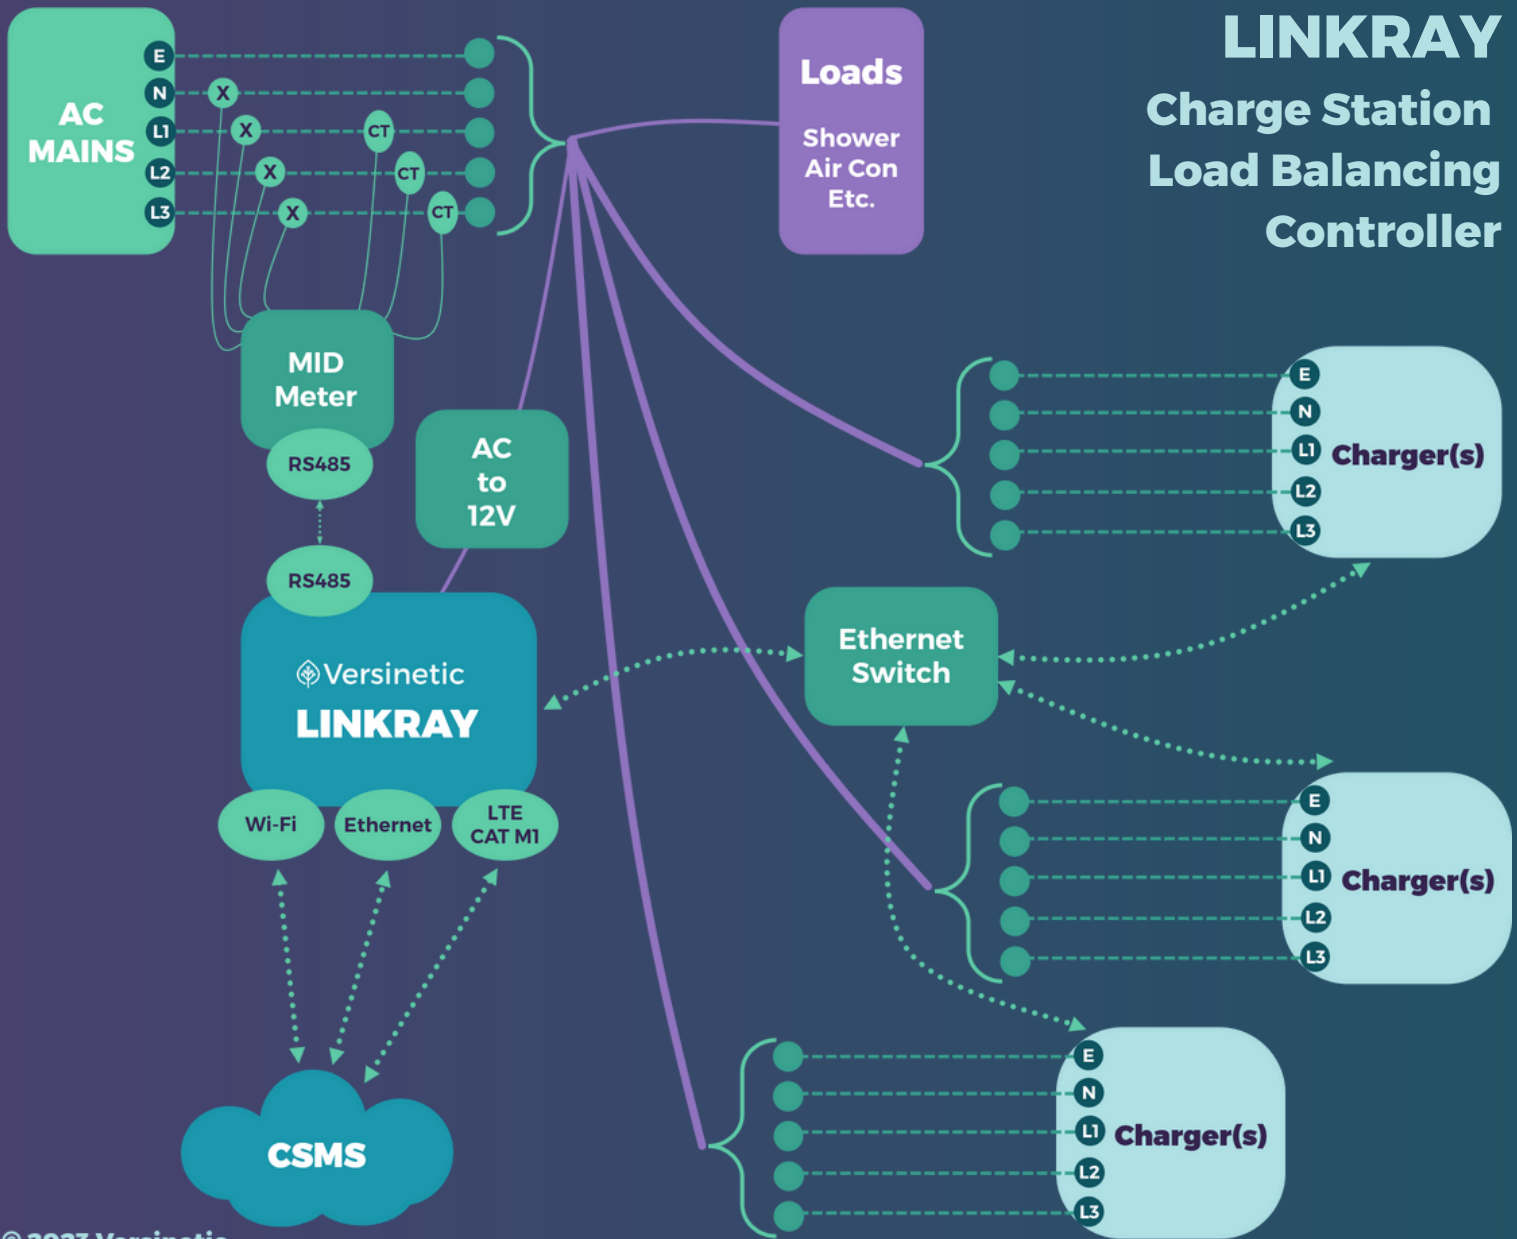

Product Overview | LinkRay Charge Station Load Balancing Controller

Meeting your dynamic load balancing requirements - essential for robust EV charging systems. LinkRay will support up to 32 chargers!

+44 121 828 9292
getcharged@versinetic.com
versinetic.com